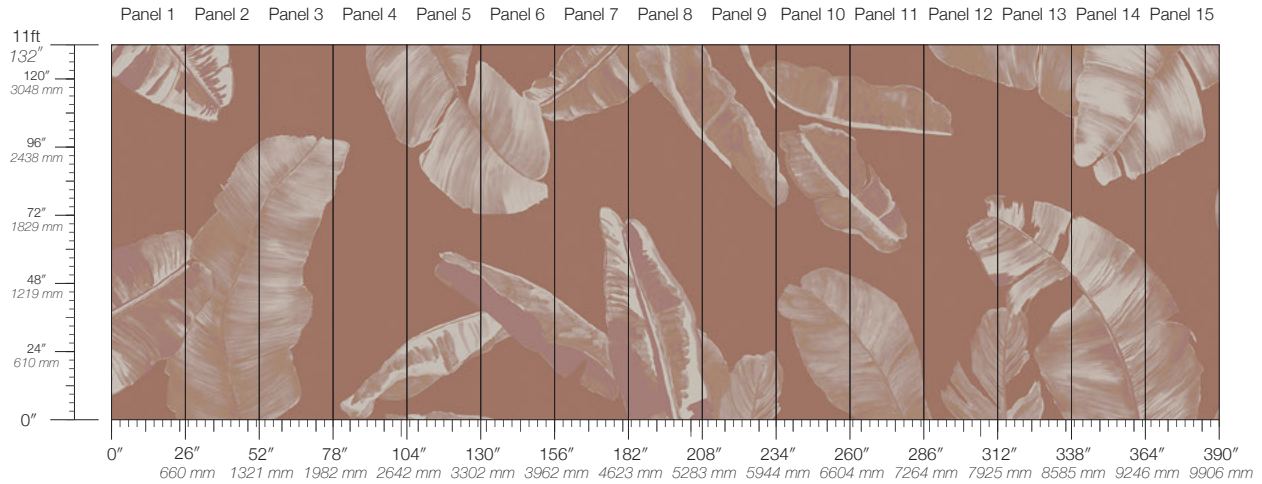

STEM

TROPIC

VIRIDIAN

# Paradiso Meridian

Suitable for residential and some commercial projects

**COLOR**  
Meridian

**ITEM**  
3844

**CONTENT**  
Clay-Coated Paper

**PANEL WIDTH**  
26" / 661 mm trimmed

**PANEL HEIGHT**  
132" / 3353 mm standard